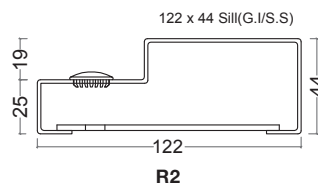

Profile Thresholds