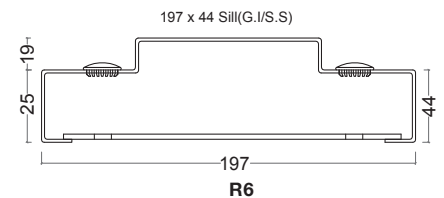

Profile Thresholds