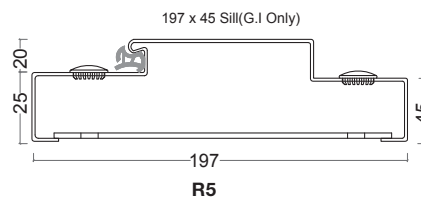

Profile Thresholds