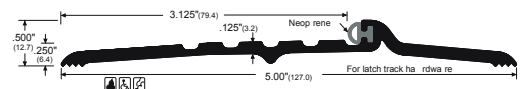

Euro profile cylinder with one side key and one side thumbturn

65A - Rabbated Threshold