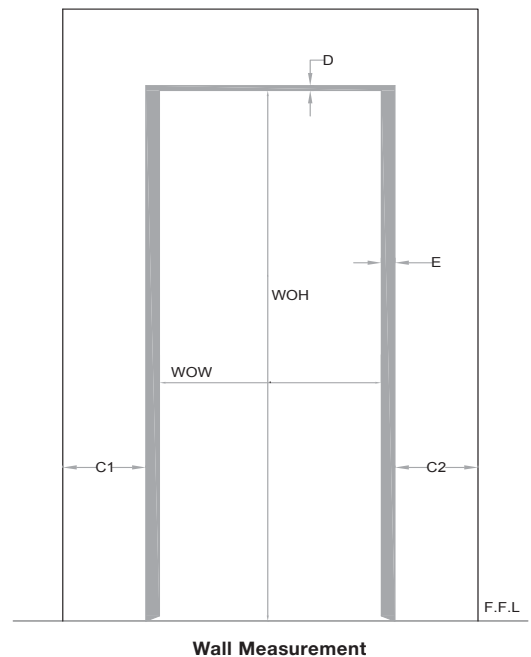

Profile Thresholds

Technical

Door Sizes

Standard wall opening sizes

• Yes - No

Standard Width x Height (mm)		Standard frame sizes			Wood décor Series	Embossed Series	Wood Grain Series	Chroma Series	Seamless Series	Rail & stile	Safety Entrance		
Wall opening	Frame opening			(1)							(1)		
750 x 2050	740 x 2045	125 x 60	85 x 50	-	-	-	•	•	•	•	-		
750 x 2100	740 x 2095				-	-	•	•	•	•	•	-	
750 x 2200	740 x 2195				-	-	•	•	•	•	•	-	
750 x 2400	740 x 2395				-	-	•	-	•	•	•	•	-
900 x 2050	890 x 2045	125 x 60	-	-	•	•	•	•	•	•	-		
900 x 2100	890 x 2095				•	•	•	•	•	•	•	-	
900 x 2200	890 x 2195				•	•	•	•	•	•	•	-	
900 x 2400	890 x 2395				-	-	•	-	•	•	•	•	-
1000 x 2050	990 x 2045	125 x 60	-	200 x 60	•	•	•	•	•	•	•		
1000 x 2100	990 x 2095				•	•	•	•	•	•	•	•	
1000 x 2200	990 x 2195				-	-	•	-	•	•	•	•	•
1000 x 2400	990 x 2395				-	-	•	-	•	•	•	•	•
1100 x 2050	1090 x 2045	125 x 60	-	200 x 60	•	•	•	•	•	•	•		
1100 x 2100	1090 x 2095				•	•	•	•	•	•	•	•	
1100 x 2200	1090 x 2195				-	-	•	-	•	•	•	•	•
1100 x 2400	1090 x 2395				-	-	•	-	•	•	•	•	•
1200 x 2050	1190 x 2045	125 x 60	-	200 x 60	-	-	•	•	•	•	•		
1200 x 2100	1190 x 2095				-	-	•	-	•	•	•	•	•
1200 x 2200	1190 x 2195				-	-	•	-	•	•	•	•	•
1200 x 2400	1190 x 2395				-	-	•	-	•	•	•	•	•

*Architrave

- Architrave frame will be 125 x 60 x 75mm on push side
- Architrave available only on push side

(1) Safety Entrance Door System

- Available only in wood grain and chroma series
- Architrave on safety door is on the grill side
- Does not include safety grill, which has to be provided locally.

Anchor Details, Door Handing and Wall Measurement

WOW - Wall opening width
 WOH - Wall opening height
 C1 & C2 - Side room clearance
 D - Lintel depth
 E - Wall depth

Note: All other options of architrave are special and needs confirmation from factory for supply and anchoring details