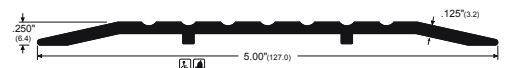

Threshold

545A - Utility Threshold